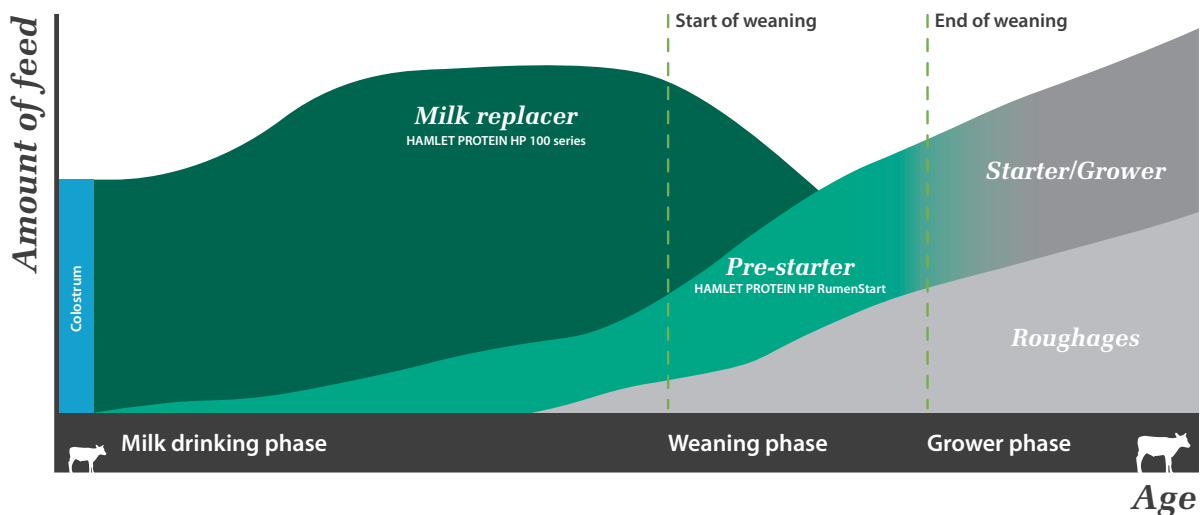

# Ease the transition from calf to ruminant for faster calf growth

**HP RumenStart** from HAMLET PROTEIN stimulates rumen development for efficient calf growth at lower cost.

Young calves depend on sound rumen development for a smooth transition from milk to the post-weaning grower phase. The faster and better the rumen matures, the higher the daily weight gain. So rose and rearing calves reach their slaughter weight earlier, and heifers get the best start to their productive life as an adult dairy cow.

A pre-starter feed with **HP RumenStart** is the key to developing the rumen efficiently from an early stage.

Our specialty soy protein is an optimum source of high quality, highly digestible nutrients with a low content of anti-nutritional factors. Rich in protein and bioavailable minerals and low in allergens, **HP RumenStart** has a palatable taste that calves prefer, easing the move from calf milk replacers to solid feed – and reducing your feed costs overall.

## Calf feed concept

## Product application

**HP RumenStart** is a specialty soy protein for young calf pre-starter feed. Recommended for inclusion at 15-20%, it is suitable for ad libitum feeding from day 2 until post-weaning. Also available in a non-GM version.