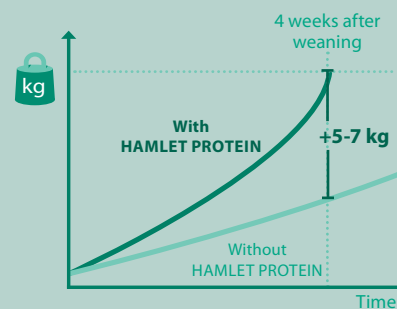

Product application

HP RumenStart is a specialty soy protein for young calf pre-starter feed. Recommended for inclusion at 15-20%, it is suitable for ad libitum feeding from day 2 until post-weaning. Also available in a non-GM version.

Product features

- Highly digestible protein with a standardized ileal digestibility (SID) of 92.5%
- Low content of anti-nutritional factors, such as trypsin inhibitors, flatulent oligosaccharides and allergens like beta-conglucinin
- Reduced level of phytic acid, ensuring an increased level of bioavailable minerals
- High energy value.

Product benefits

- Increased growth
- Faster rumen development for smooth weaning
- Low incidence of diarrhea
- Healthy, shiny coat
- Palatable taste.

Performance at weaning

ADFI
1.5-2kg

ADG
1000g

Performance after weaning

Note: Results are based on all trials done with HP RumenStart.

Return on investment

Contact our calf nutritionists to estimate the potential return on investment for your farm.

By using your key feed and production figures we can help to find out how much more profit you can expect when you replace soybean meal in your calf starter feed with **HP RumenStart**.

Nutritional dialogue

Our technical and nutritional advisory service is a core element in our business philosophy – available to you as our customer either directly or through our international network of competent distributors.

Feel free to contact us for formulation suggestions to meet your specific needs or if you are interested in the feeding trial documentation behind the results.

HAMLET PROTEIN

Saturnvej 51 / DK-8700 Horsens / +45 7563 1020
info@hamletprotein.com / www.hamletprotein.com